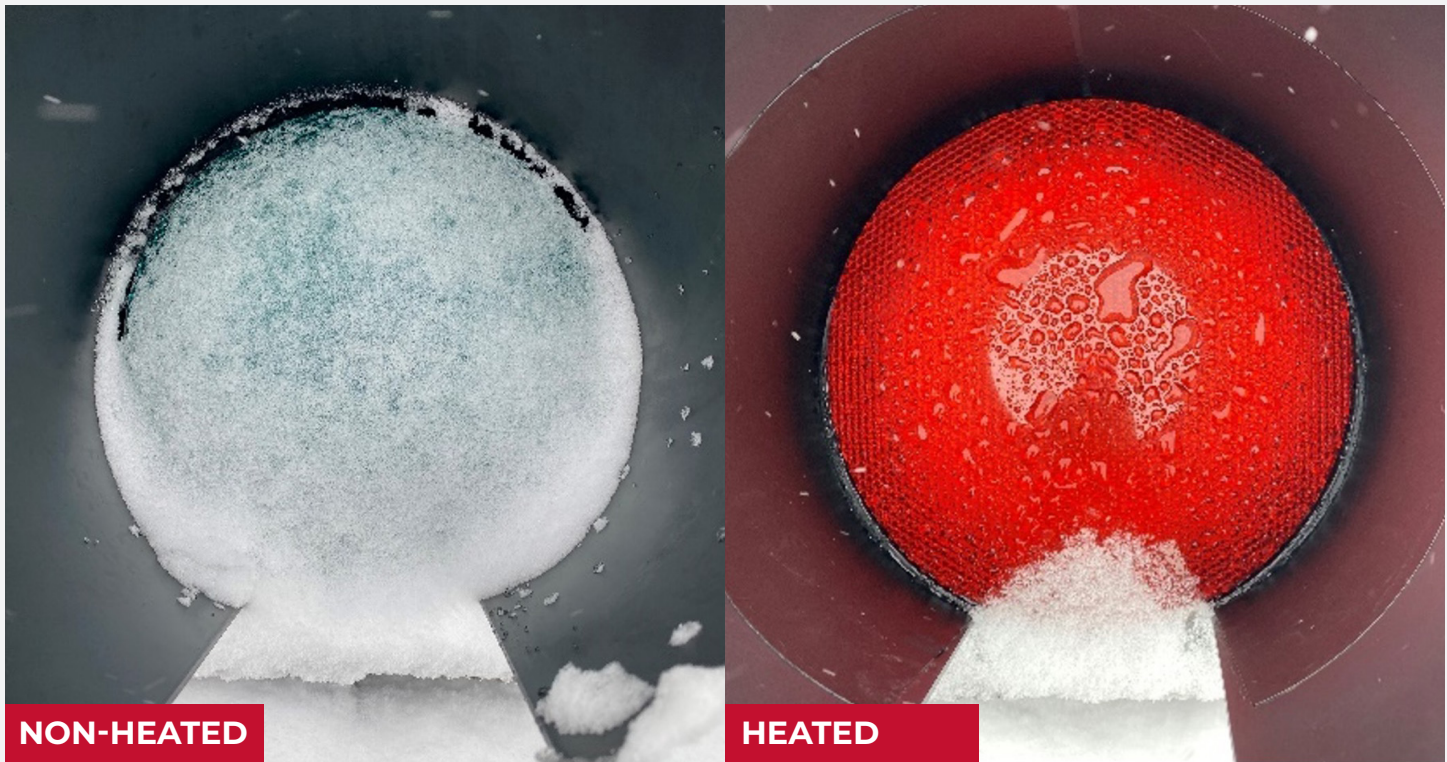

CALIENTÉ

TERMICO

# DON'T LET ICE AND SNOW STOP YOU COLD

Traffic Signal Visor Heaters from  
**Caliente Termico**

[CalienteTermico.com](http://CalienteTermico.com)

**Low profile matte black heater adheres directly to visor surface**